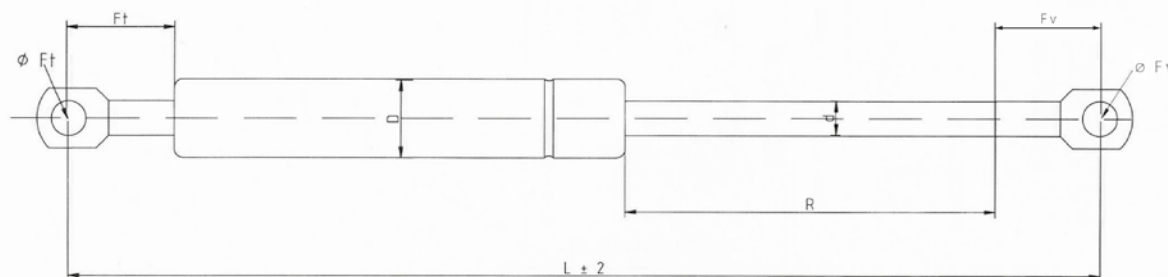

BRAND/ MODEL	TYPE	YEAR	O.E. NUMBER	GENERIC				SPECIFIC	
				JB					
					W	MB	LB		AD
FMXII	BOX/CHASSIS	12-	20379349	JB625200	-	-	1	-	GH0196321127
FMXII	BOX/CHASSIS	12-	20379348	JB625350	-	-	1	-	GH0376321127
FMXII	DUMP TRUCK	12-	20379349	JB625200	-	-	1	-	GH0196321127
FMXII	DUMP TRUCK	12-	20379348	JB625350	-	-	1	-	GH0376321127
FMXII	TRACTOR HEAD	13-	20379349	JB625200	-	-	1	-	GH0196321127
FMXII	TRACTOR HEAD	13-	20379348	JB625350	-	-	1	-	GH0376321127
NH12	BOX/CHASSIS	99-	3981920	JB375200	1	-	1	1	GH017393111406
NH12	TRACTOR HEAD	98-	3981920	JB375200	1	-	1	1	GH017393111406
NH12	BOX/CHASSIS	99-	8143670	JB375200	1	-	1	1	GH017393111406
NH12	TRACTOR HEAD	98-	8143670	JB375200	1	-	1	1	GH017393111406

TECHNICAL DRAWING EYELET

L	Length Extended	Longitud extendida entre centros	mm
R	Stroke	Recorrido	mm
F1	Force	Fuerza del resorte	Newtons
D	Tube Diameter	Diámetro Tubo	mm
d	Rod Diameter	Diámetro Vástago	mm
Ft	Tube Fit End	Fijación Tubo	mm
Fv	Rod Fit End	Fijación Vástago	mm
Ø Ft	Tube Fit End Diameter	Diámetro de fijación tubo	mm
Ø Fv	Rod Fit End Diameter	Diámetro de fijación vástago	mm
Mt	Tube Metric Fit End	Métrica de fijación al tubo	mm
Mv	Rod Metric Fit End	Métrica de fijación al vástago	mm
	Quantity	CANTIDAD