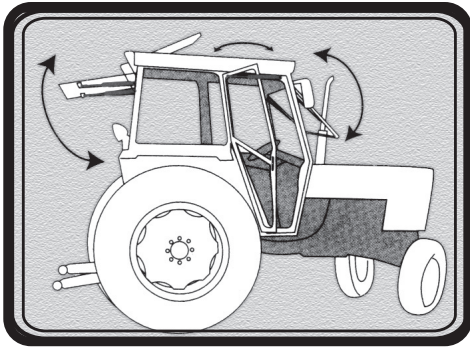

TRACTORS

ABBREVIATIONS

R.W.	REAR WINDOW
F.W.	FRONT WINDOW
R	ROOF
D	DOOR
E.D.	ENGINE DOOR
W.C.	WEATHER CAB
O	OYELET
R.T.	PLASTIC BALL SOCKET
R.M.	METALLIC BALL SOCKET
R.M.+E.	+ STUD BALL
-	NO FIT ENDS

G.I. GENERIC INDUSTRIAL EYELET

12011006062

G.N. GENERIC METAL BALL SOCKET