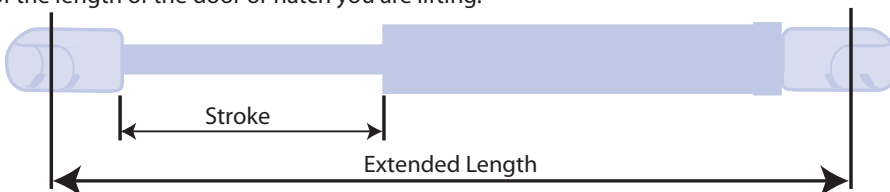

SPECIAL NOTE:

The extended length of the gas spring should be approximately 60% of the length of the door or hatch you are lifting.