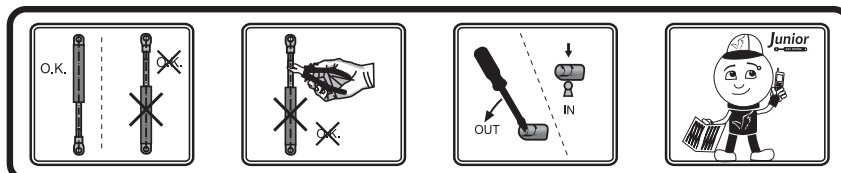

G.N. GENERIC METAL BALL SOCKET