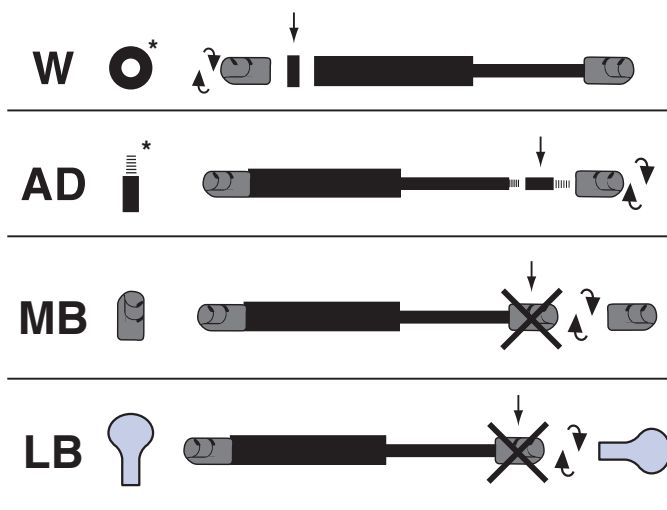

BRAND	MODEL	Front/ Rear	YEAR	W	GB	SB	AD
JB600650							
FORD	S-MAX	R	06-	1	1	-	-
JEEP	CHEROKEE (XJ)	R	84-	1	1	-	-
JB625650							
CITROEN	EVASION (22, U6)	R	94-02	-	-	-	-
CITROEN	XM Break (Y3, Y4)	R	89-00	1	1	-	-
FIAT	ULYSSE (220)	R	94-02	-	-	-	-
LANCIA	ZETA (220)	R	95-02	-	-	-	-
PEUGEOT	806 (221)	R	94-02	-	-	-	-
JB650650							
MERCEDES BENZ	VIANO (W639)	R	03-	-	-	1	1
MERCEDES BENZ	VITO Furgón (W639)	R	03-	-	-	1	1

ASSEMBLY INSTRUCTIONS

* (1 or 2)